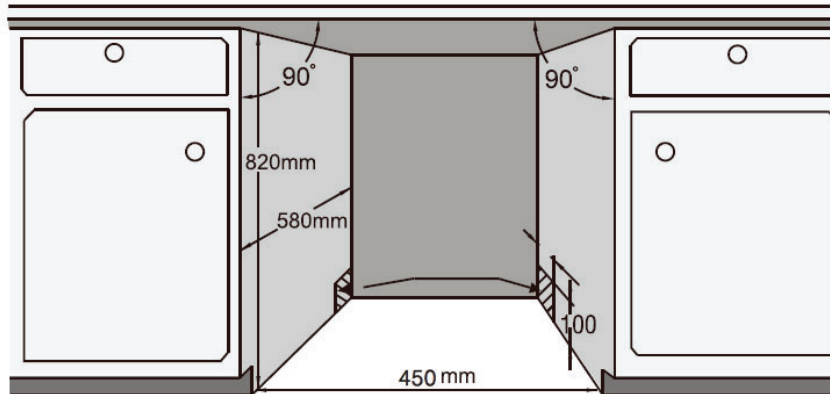

VIVAX

14
SETOVA

BRZO
PRANJE

EXTRA
SUŠENJE

Ugradbena perilica posuđa DWB-601473B

With lots of programs, this dishwasher is suitable for large families. Thanks to its spaciousness, it will wash a total of 14 sets of dishes and, if necessary, dry them additionally in the "Extra drying" program. If you forgot the dishes and left it unwashed for a few days, don't worry - there is a "Strong wash" function that removes even the most stubborn grease and dirt