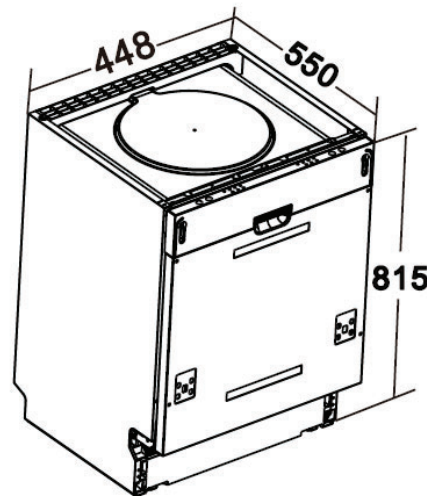

VIVAX

14
SETOVA

BRZO
PRANJE

EXTRA
SUŠENJE

Ugradbena perilica posuđa DWB-601473B

With lots of programs, this dishwasher is suitable for large families. Thanks to its spaciousness, it will wash a total of 14 sets of dishes and, if necessary, dry them additionally in the "Extra drying" program. If you forgot the dishes and left it unwashed for a few days, don't worry - there is a "Strong wash" function that removes even the most stubborn grease and dirt