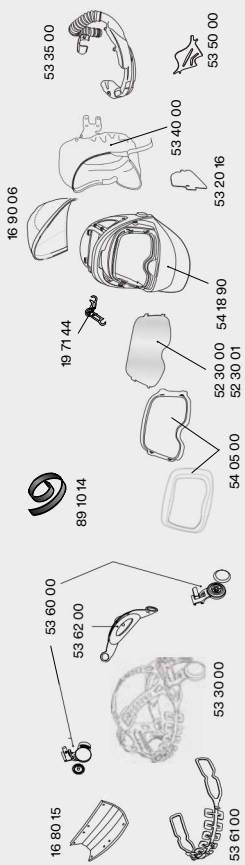

Maintenance tips for 3M™ Speedglas™ Welding Helmet 9100 FX-Air

Subscribe to our YouTube channel to learn more about product features and maintenance. A few examples:

It is important that the face seal is correctly mounted and fitted to provide the correct protection factor.

Is your clear visor not so clear anymore, after periods of frequent grinding? From our YouTube channel you will see how to replace it.

If you need additional protection for your head, see how to assemble the head cover for additional protection against sparks here.

Scan QR-code or use this URL:
www.youtube.com/3MSpeedglas

Spare parts & accessories for 3M™ Speedglas™ Welding Helmet 9100 FX-Air

16 90 06

16 80 15

53 60 00

89 10 14

19 71 44

53 35 00

53 61 00

53 30 00

53 62 00

54 05 00

52 30 00

54 18 90

52 30 01

53 50 00

56 28 00